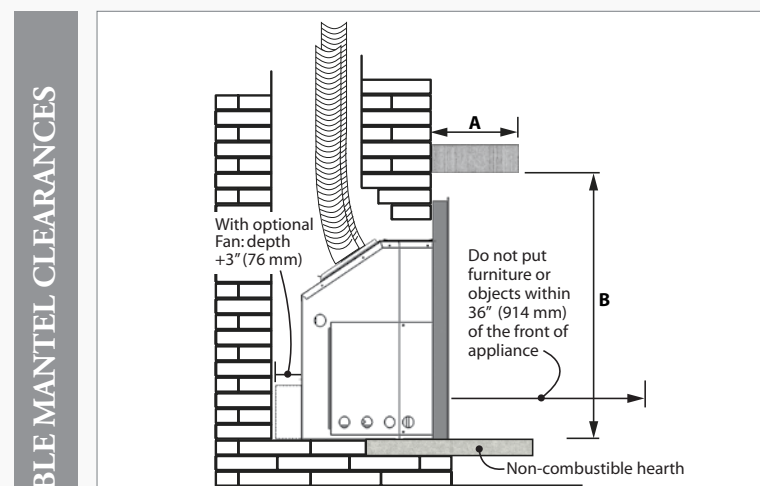

Visit www.valorfireplaces.com for more information.

G4 LINERS

VALOR RED BRICK LINER

BLACK ENAMEL LINER

LEDGESTONE LINER

BLACK FLUTED LINER

G4 DIRECT VENTING

Please Note: The maximum vertical vent run for the Legend G4 is 40'. The minimum is 10'.

G4 PRODUCT DIMENSIONS

Mantel Projection A	1" (25 mm)	4" (101 mm)	8" (203 mm)	14" (355 mm)
Mantel Height B*	34" (864 mm)	36" (914 mm)	38" (965 mm)	40" (1016 mm)

*Measure taken from the underside of the mantel to finished hearth or surface that the unit is sitting on.