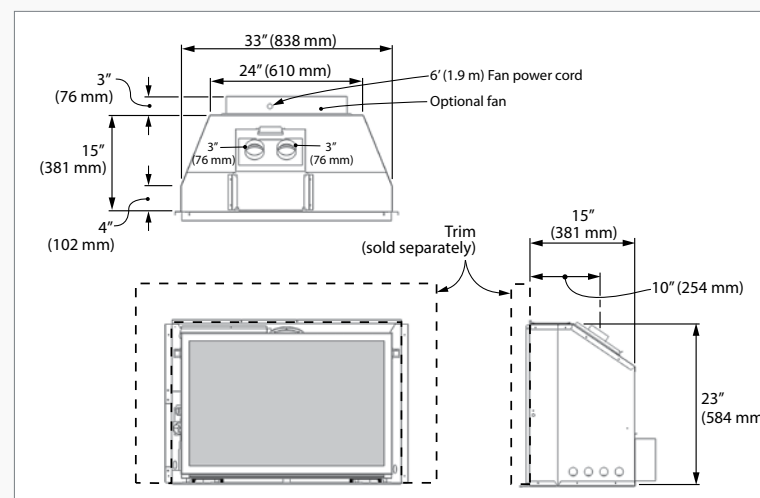

G4 PRODUCT DIMENSIONS

Mantel Projection A	1" (25 mm)	4" (101 mm)	8" (203 mm)	14" (355 mm)
Mantel Height B*	34" (864 mm)	36" (914 mm)	38" (965 mm)	40" (1016 mm)

*Measure taken from the underside of the mantel to finished hearth or surface that the unit is sitting on.