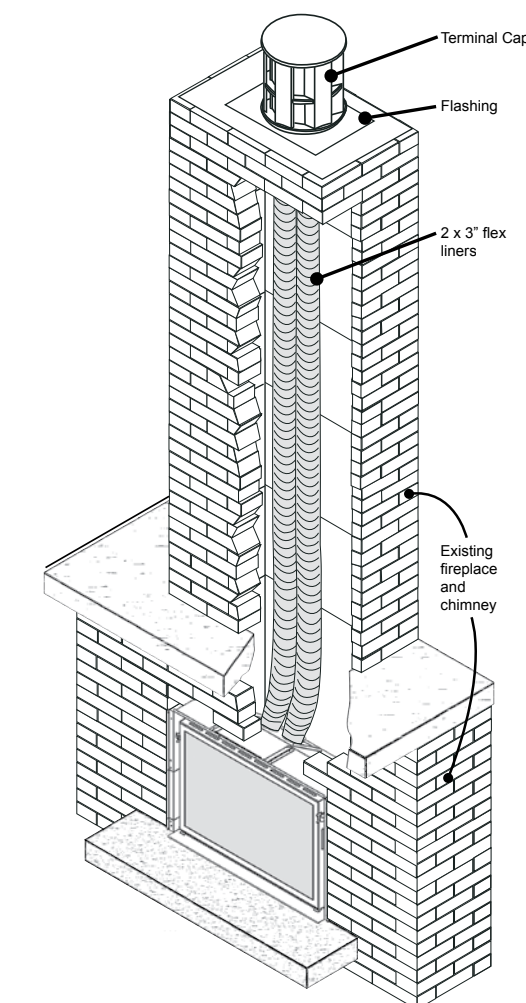

Visit www.valorfireplaces.com for more information.

G4 LINERS

VALOR RED BRICK LINER

BLACK ENAMEL LINER

LEDGESTONE LINER

BLACK FLUTED LINER

G4 DIRECT VENTING

Please Note: The maximum vertical vent run for the Legend G4 is 40'. The minimum is 10'.

G4 PRODUCT DIMENSIONS

Mantel Projection A	1" (25 mm)	4" (101 mm)	8" (203 mm)	14" (355 mm)
Mantel Height B*	34" (864 mm)	36" (914 mm)	38" (965 mm)	40" (1016 mm)

*Measure taken from the underside of the mantel to finished hearth or surface that the unit is sitting on.